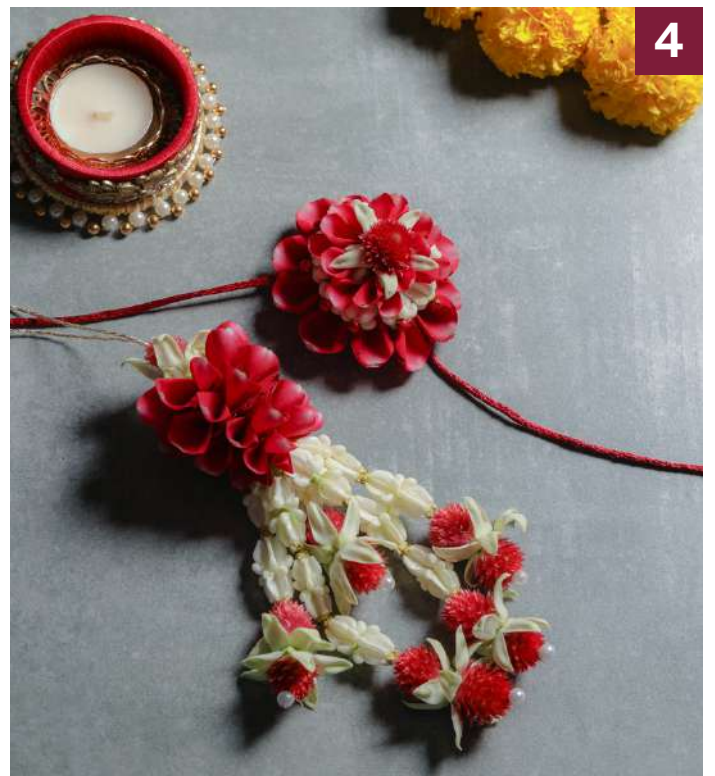

Fresh Floral Rakhi/Lumba Sets

1

RAKHI RS.800/-EACH
LUMBA- RS 2000/- EACH
METAL
BASKET RS.1300/-
ROUND BOX-500/-

2

RAKHI RS.800/-EACH
LUMBA- RS 2000/- EACH
METAL
BASKET RS.1300/-
POTLI-250/-

3

RAKHI RS.1000/-
LUMBA- RS 2200/-

4

RAKHI RS.1000/-
LUMBA- RS 2500/-