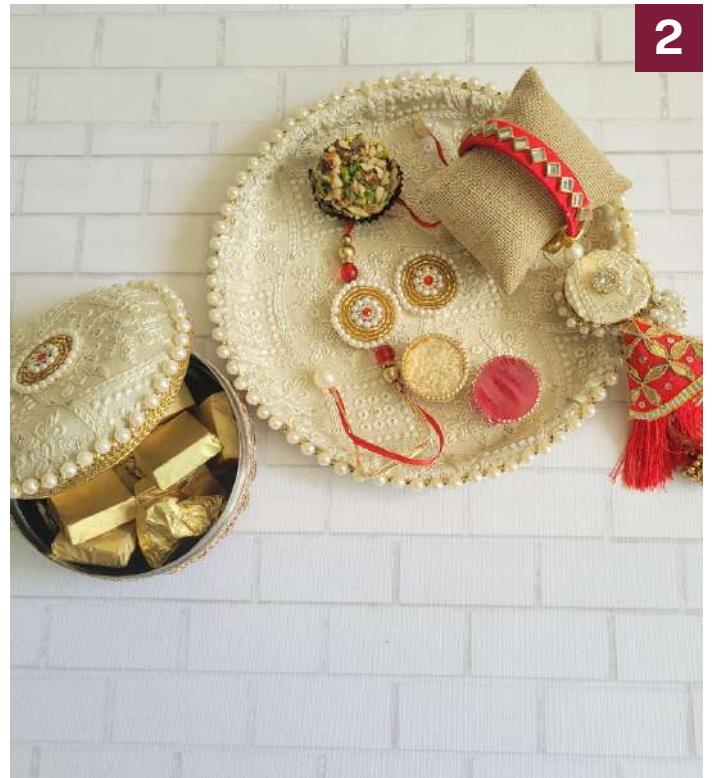

Rakhi /Lumba Thaali Sets

1

2

3

4

**CHIKANKARI FULL SET RS.3000/-
(THALI,RAKHI,LUMBA,VATI,STEEL
BOX, COCONUT,POTLI)**

**CHIKANKARI FULL SET RS.3000/-
(THALI,RAKHI,LUMBA,VATI,STEEL
BOX, COCONUT,POTLI)**