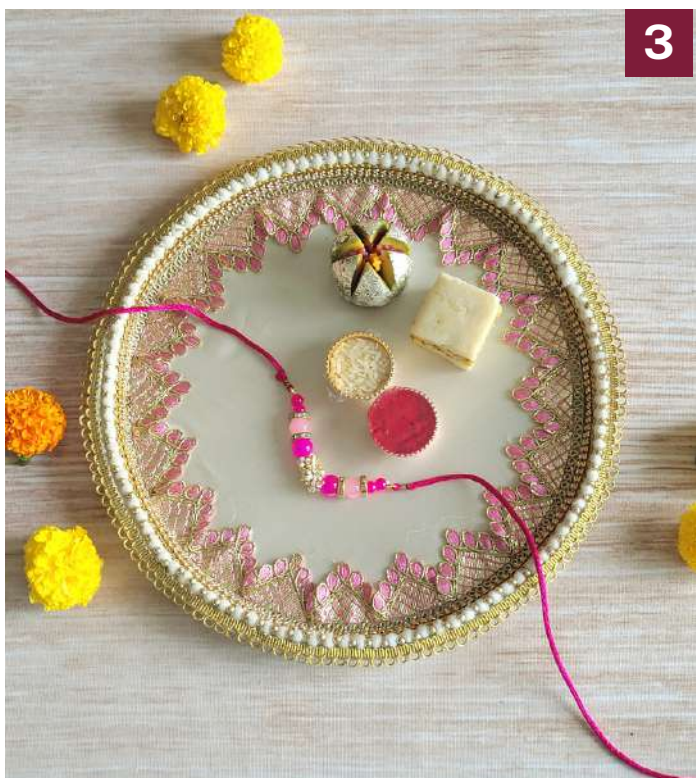

Rakhi Box & ThaalIs

1
RAKHI RS.400/- EACH
VATI RS.100/-

2
SEQ. PINK RS.500/-
JUTE RAKHI RS.400/-
PURPLE SEQ. RS.400/-